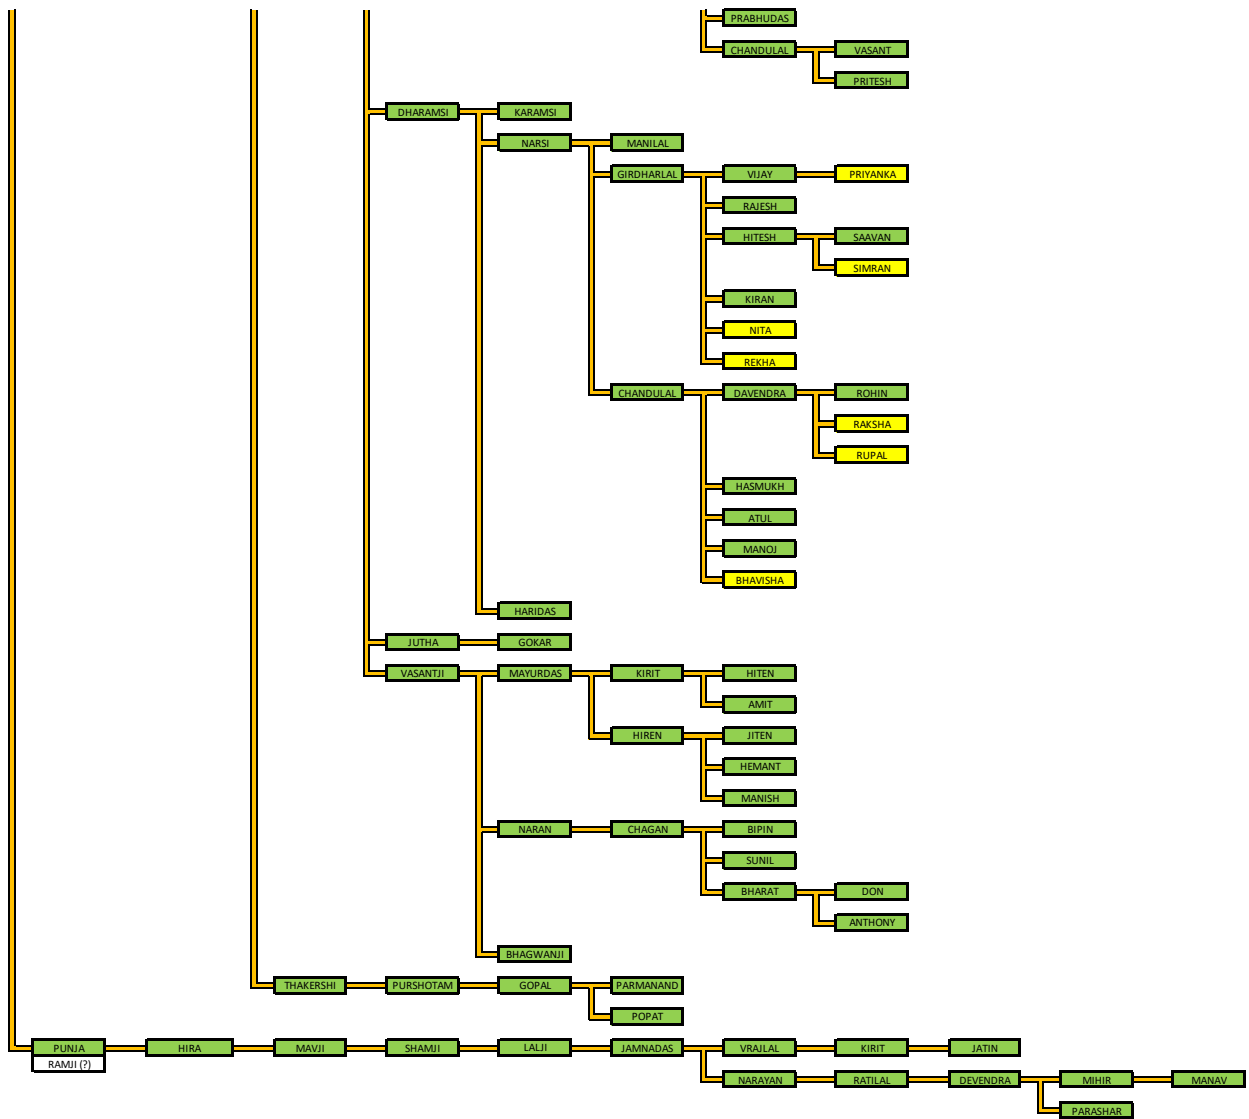

THAKRAR FAMILY CREST

**KULDEVI = BHAWANI-MATA (Khambhodar)**

KEY:  = THAKRAR SONS  
 = THAKRAR DAUGHTERS (INCLUDED ONLY UPON REQUEST)

NOTE: The dates are approximate and assume a Generation Span of 60 years and a 20 years Gap between each Generation.

3 7 9 29 71 127 256 284 182 34 1 0

**KULDEVI = BALVIMATA (Khambhodar)**