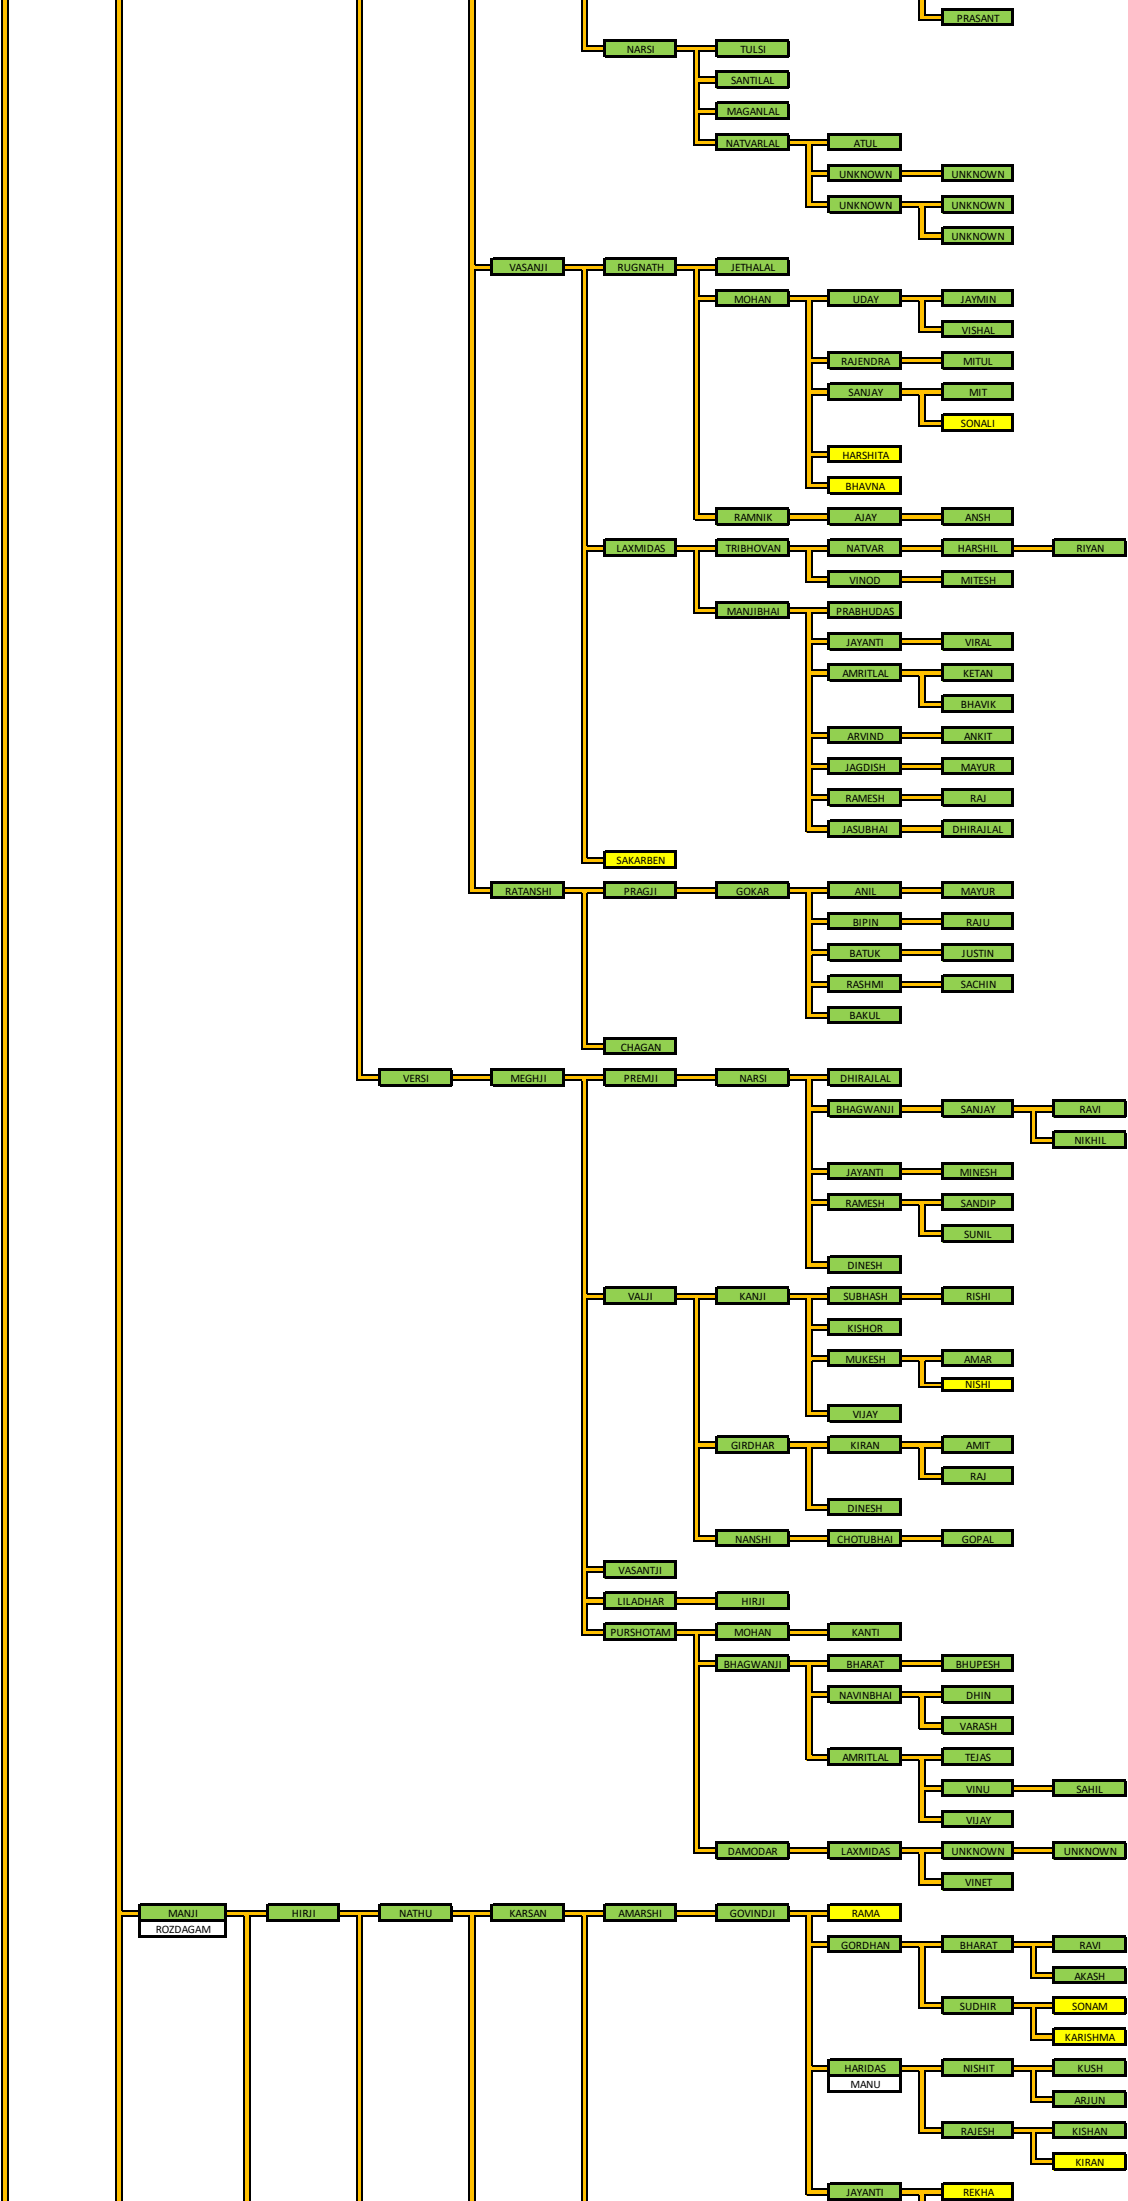

THAKRAR FAMILY CREST

**KULDEVI = BHAWANI-MATA (Khambhodar)**

KEY:  = THAKRAR SONS  
 = THAKRAR DAUGHTERS (INCLUDED ONLY UPON REQUEST)

NOTE: The dates are approximate and assume a Generation Span of 60 years and a 20 years Gap between each Generation.

3 7 9 29 71 127 256 284 182 34 1 0

**KULDEVI = BALVIMATA (Khambhodar)**