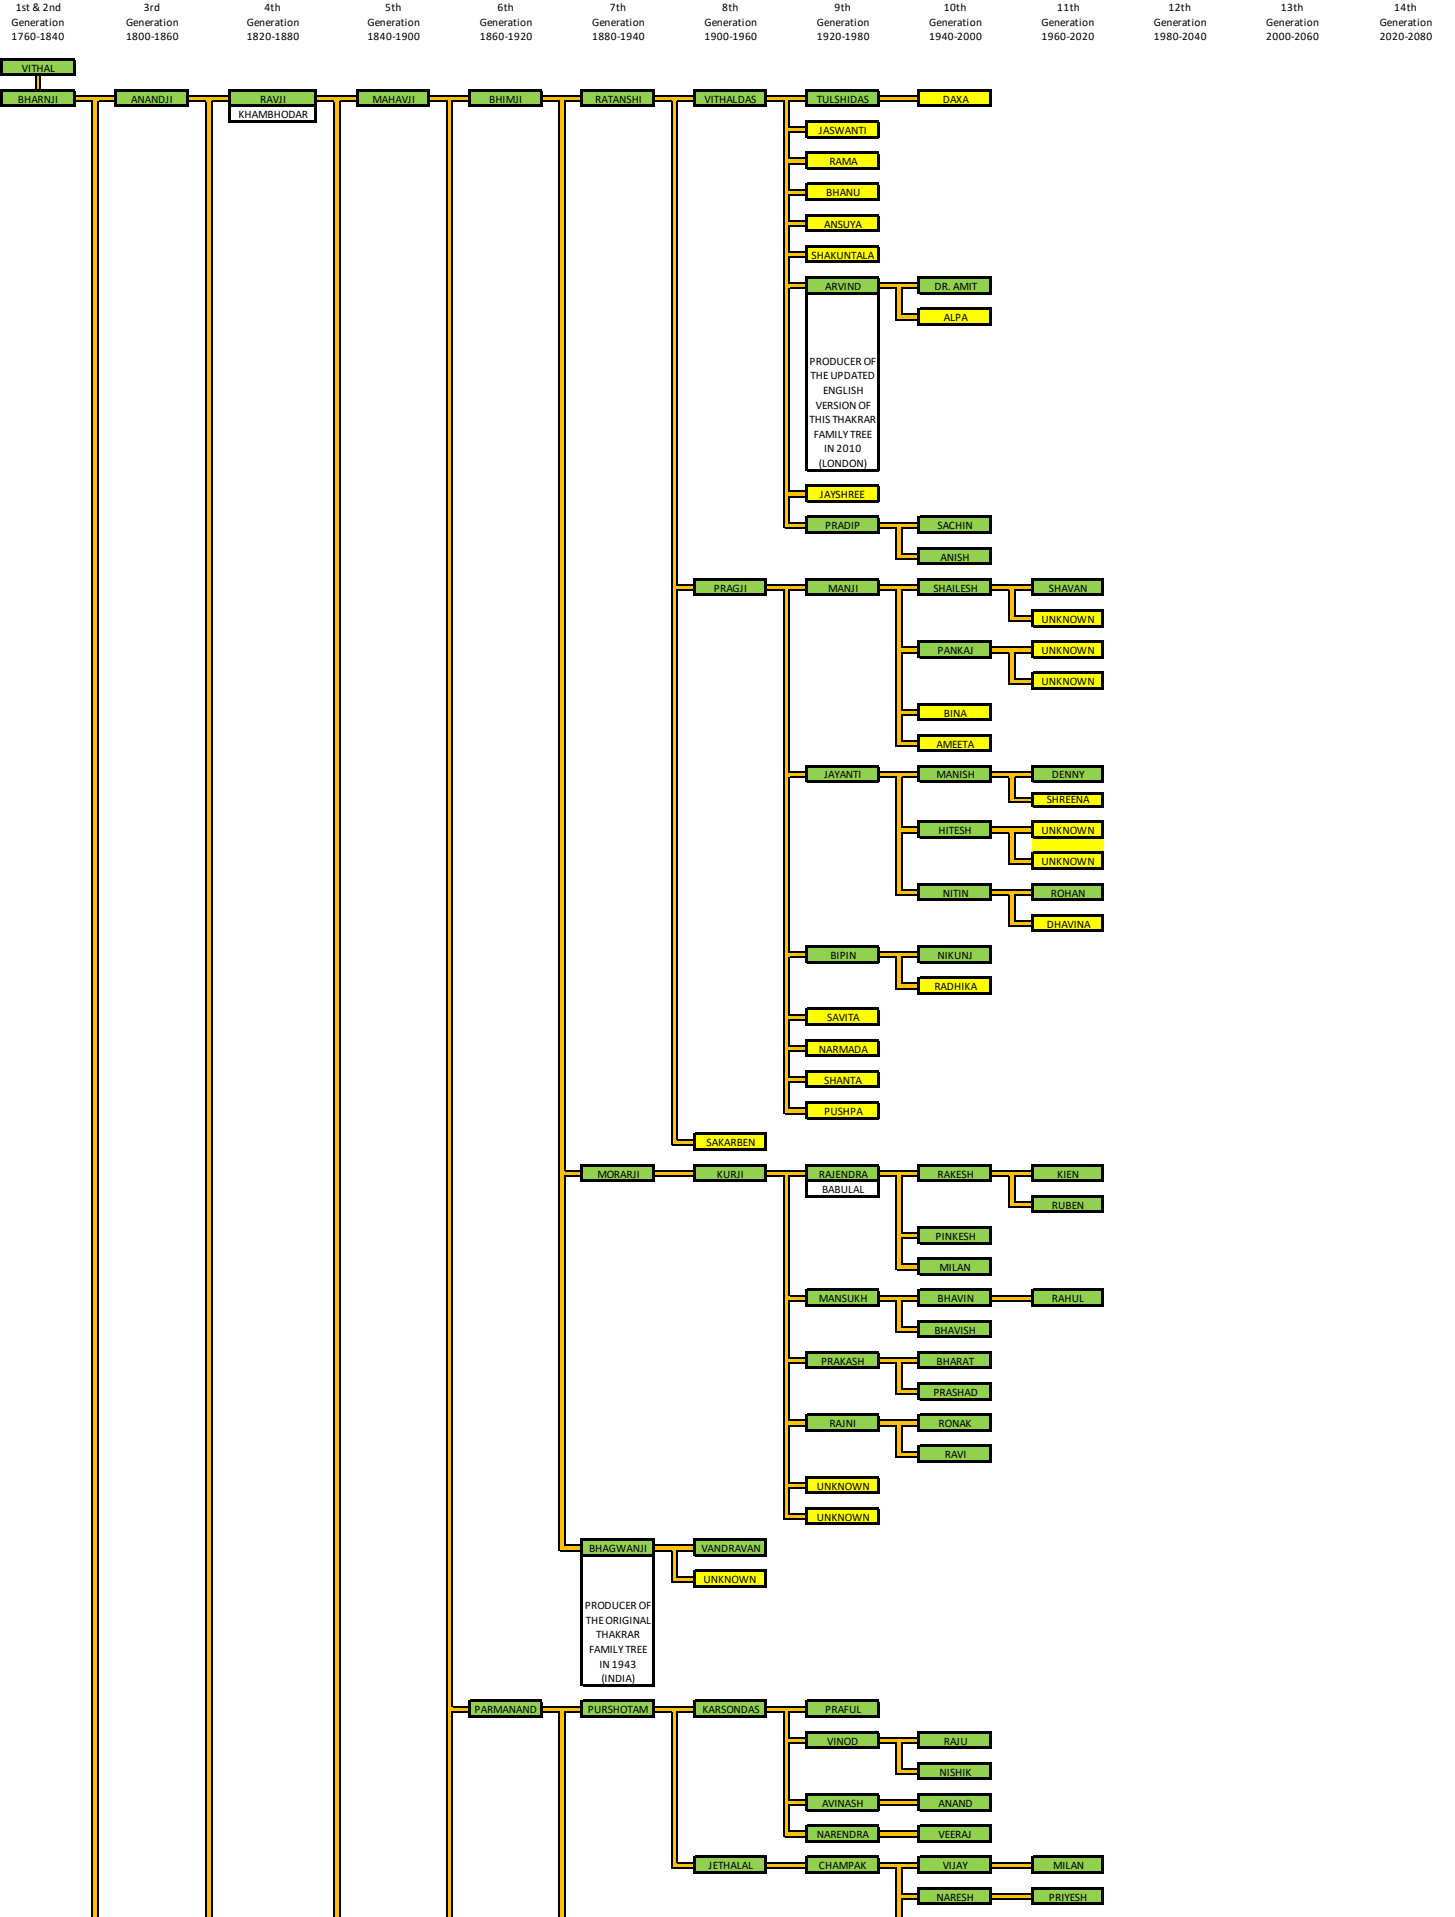

KULDEVI = BHAWANI-MATA (Khambhodar)

KEY: = THAKRAR SONS
 = THAKRAR DAUGHTERS (INCLUDED ONLY UPON REQUEST)