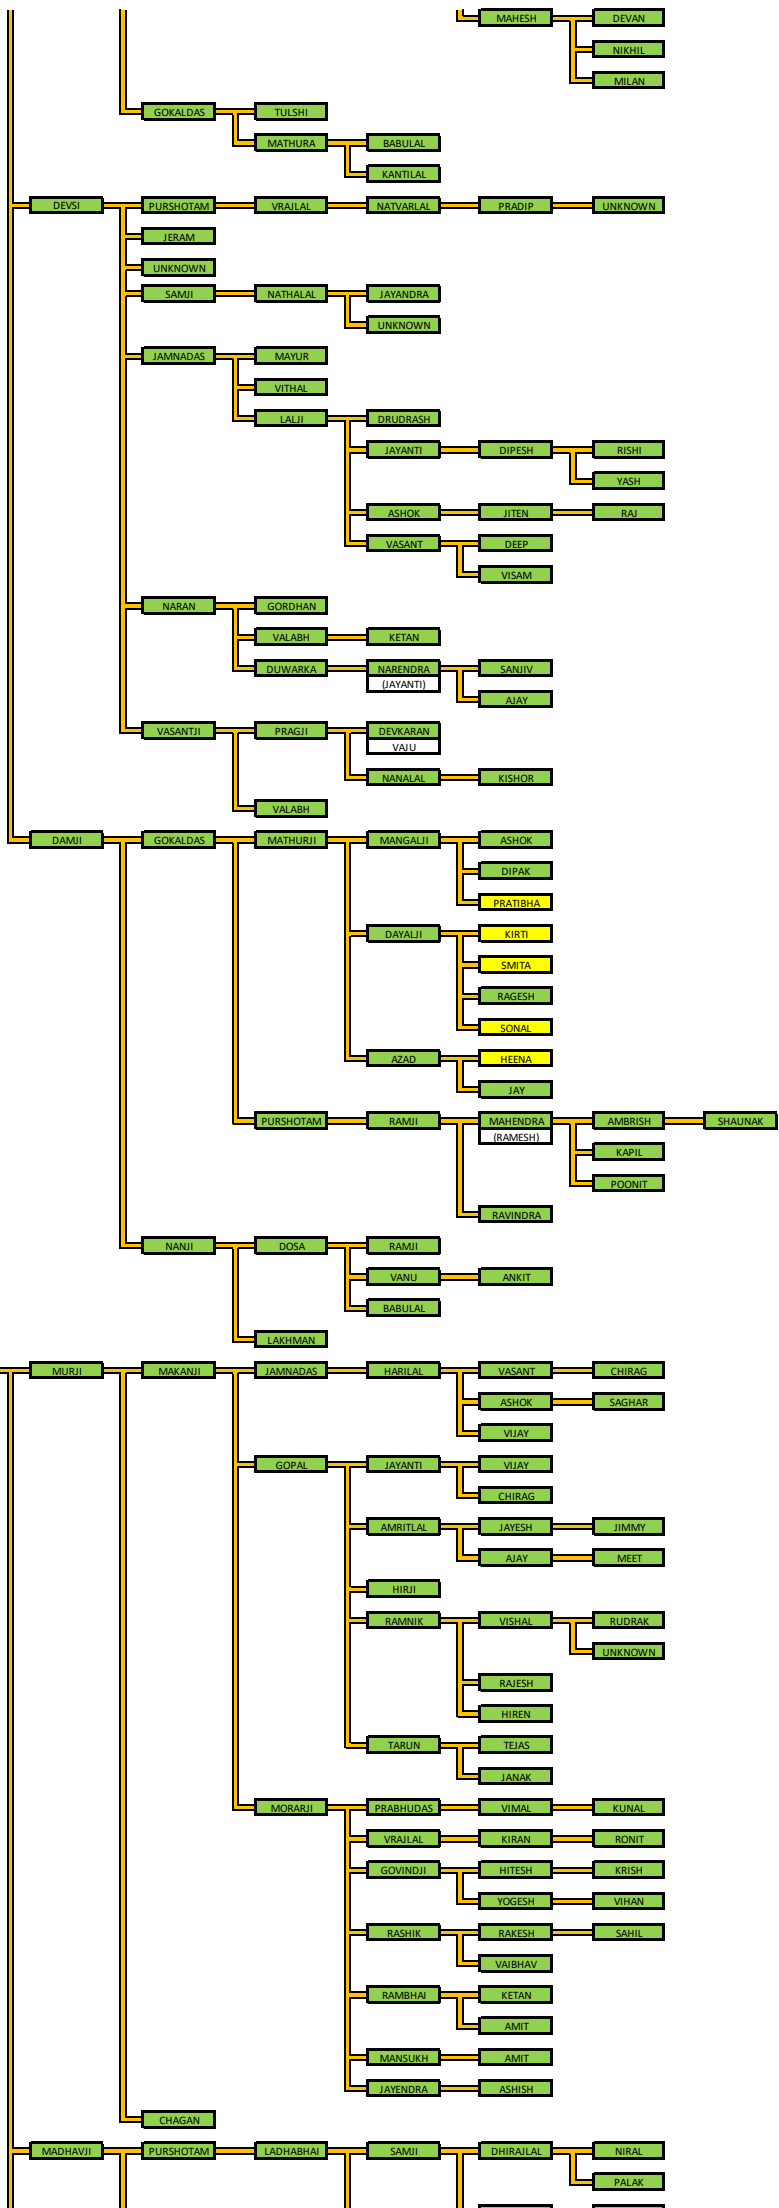

THAKRAR FAMILY CREST

**KULDEVI = BHAWANI-MATA (Khambhodar)**

KEY:  = THAKRAR SONS  
 = THAKRAR DAUGHTERS (INCLUDED ONLY UPON REQUEST)

NOTE: The dates are approximate and assume a Generation Span of 60 years and a 20 years Gap between each Generation.

3 7 9 29 71 127 256 284 182 34 1 0

**KULDEVI = BALVIMATA (Khambhodar)**