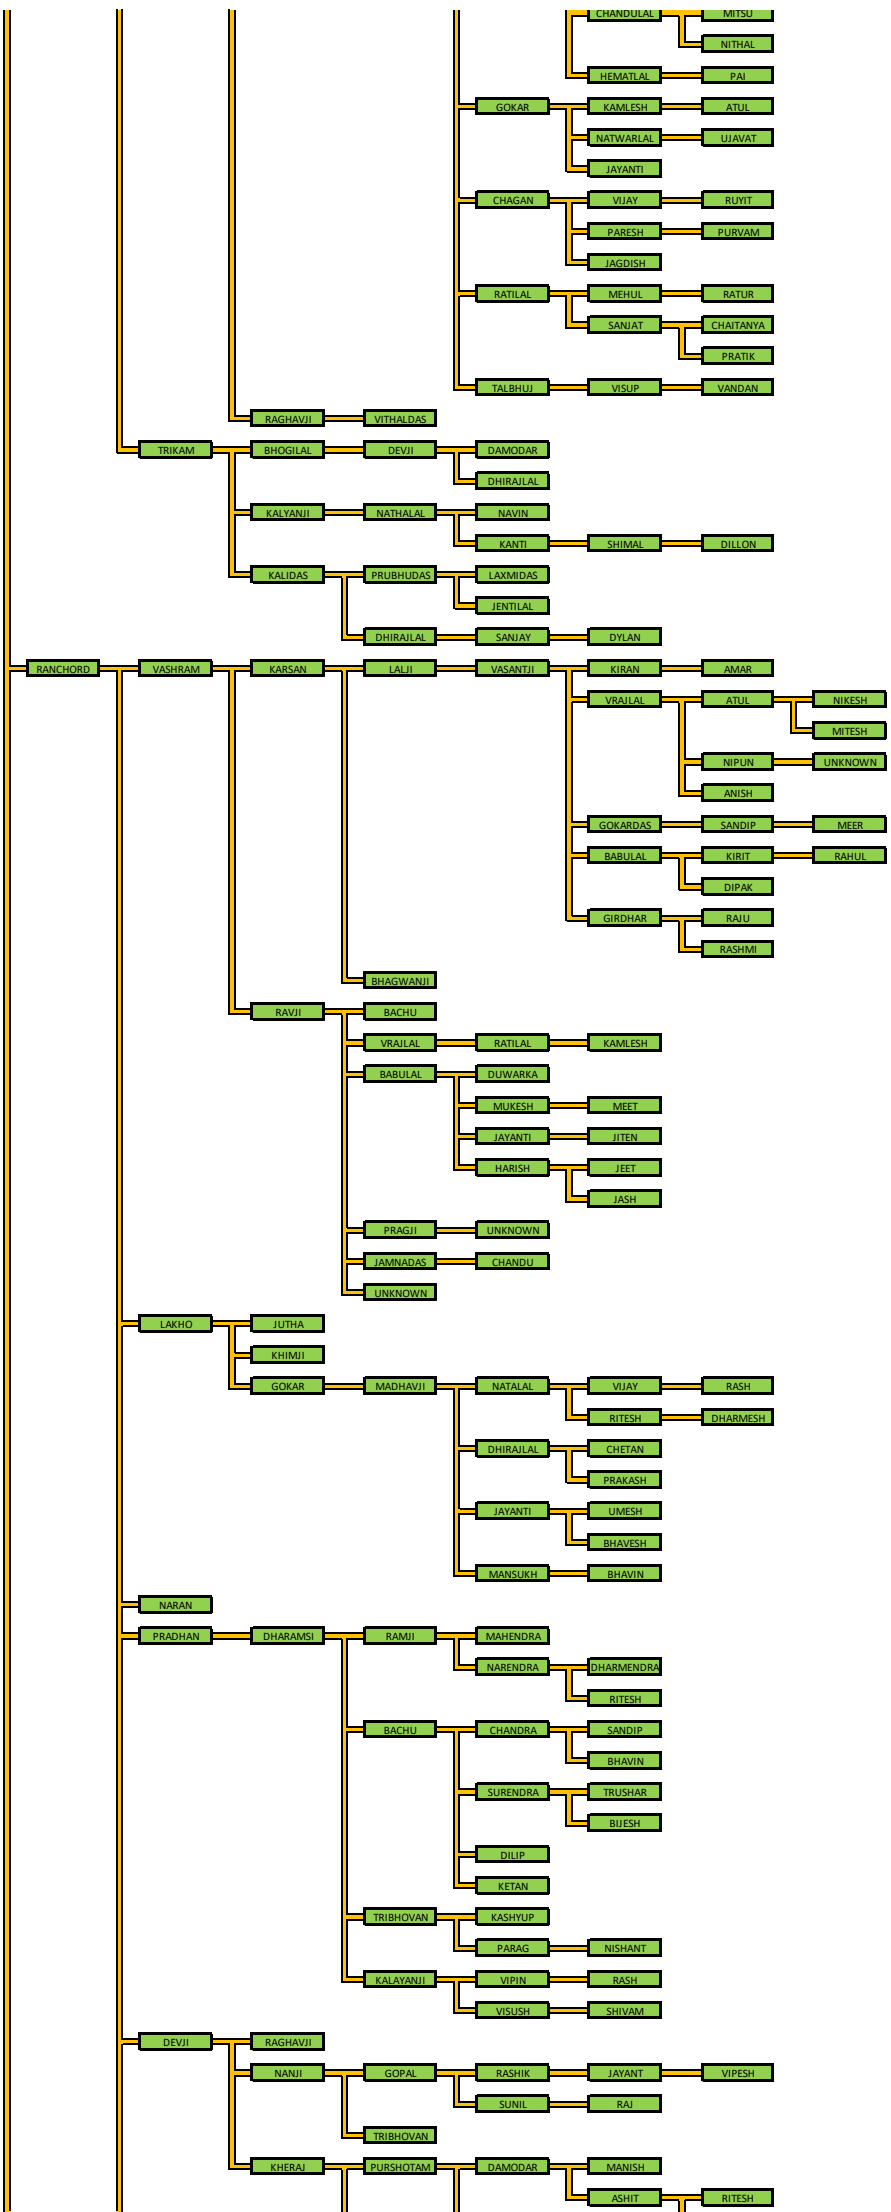

THAKRAR FAMILY CREST

**KULDEVI = BHAWANI-MATA (Khambhodar)**

KEY:  = THAKRAR SONS  
 = THAKRAR DAUGHTERS (INCLUDED ONLY UPON REQUEST)

NOTE: The dates are approximate and assume a Generation Span of 60 years and a 20 years Gap between each Generation.

3 7 9 29 71 127 256 284 182 34 1 0

**KULDEVI = BALVIMATA (Khambhodar)**