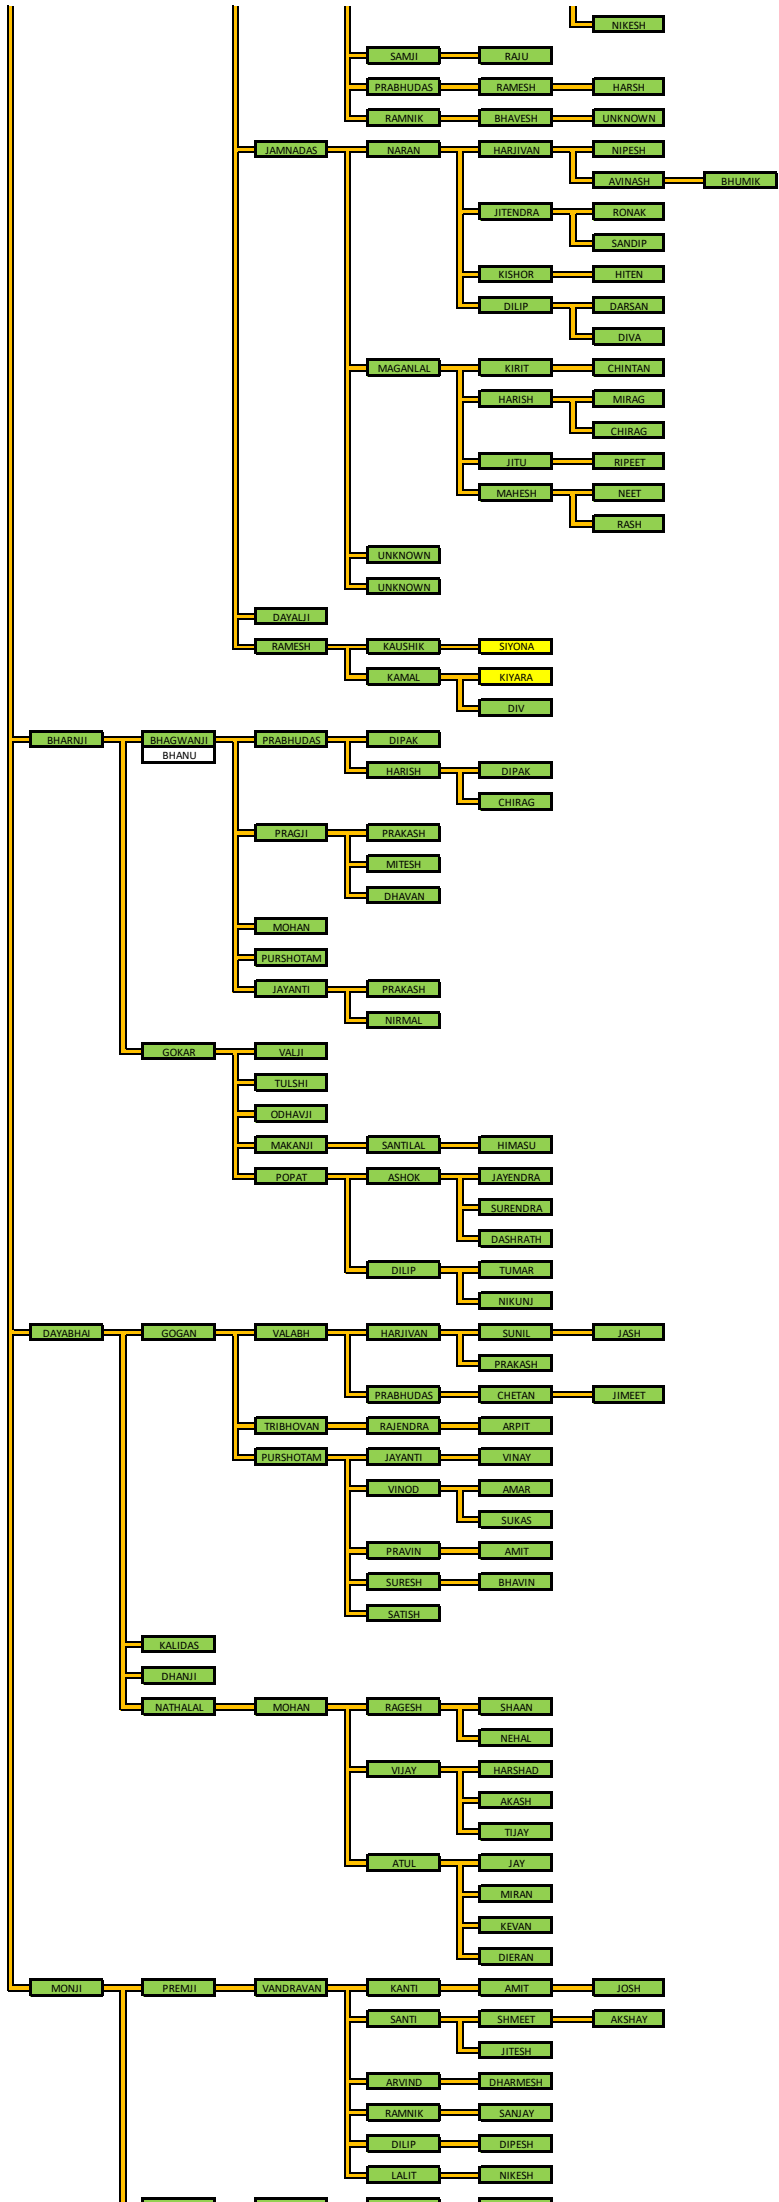

THAKRAR FAMILY CREST

**KULDEVI = BHAWANI-MATA (Khambhodar)**

KEY:  = THAKRAR SONS  
 = THAKRAR DAUGHTERS (INCLUDED ONLY UPON REQUEST)

NOTE: The dates are approximate and assume a Generation Span of 60 years and a 20 years Gap between each Generation.

3 7 9 29 71 127 256 284 182 34 1 0

**KULDEVI = BALVIMATA (Khambhodar)**