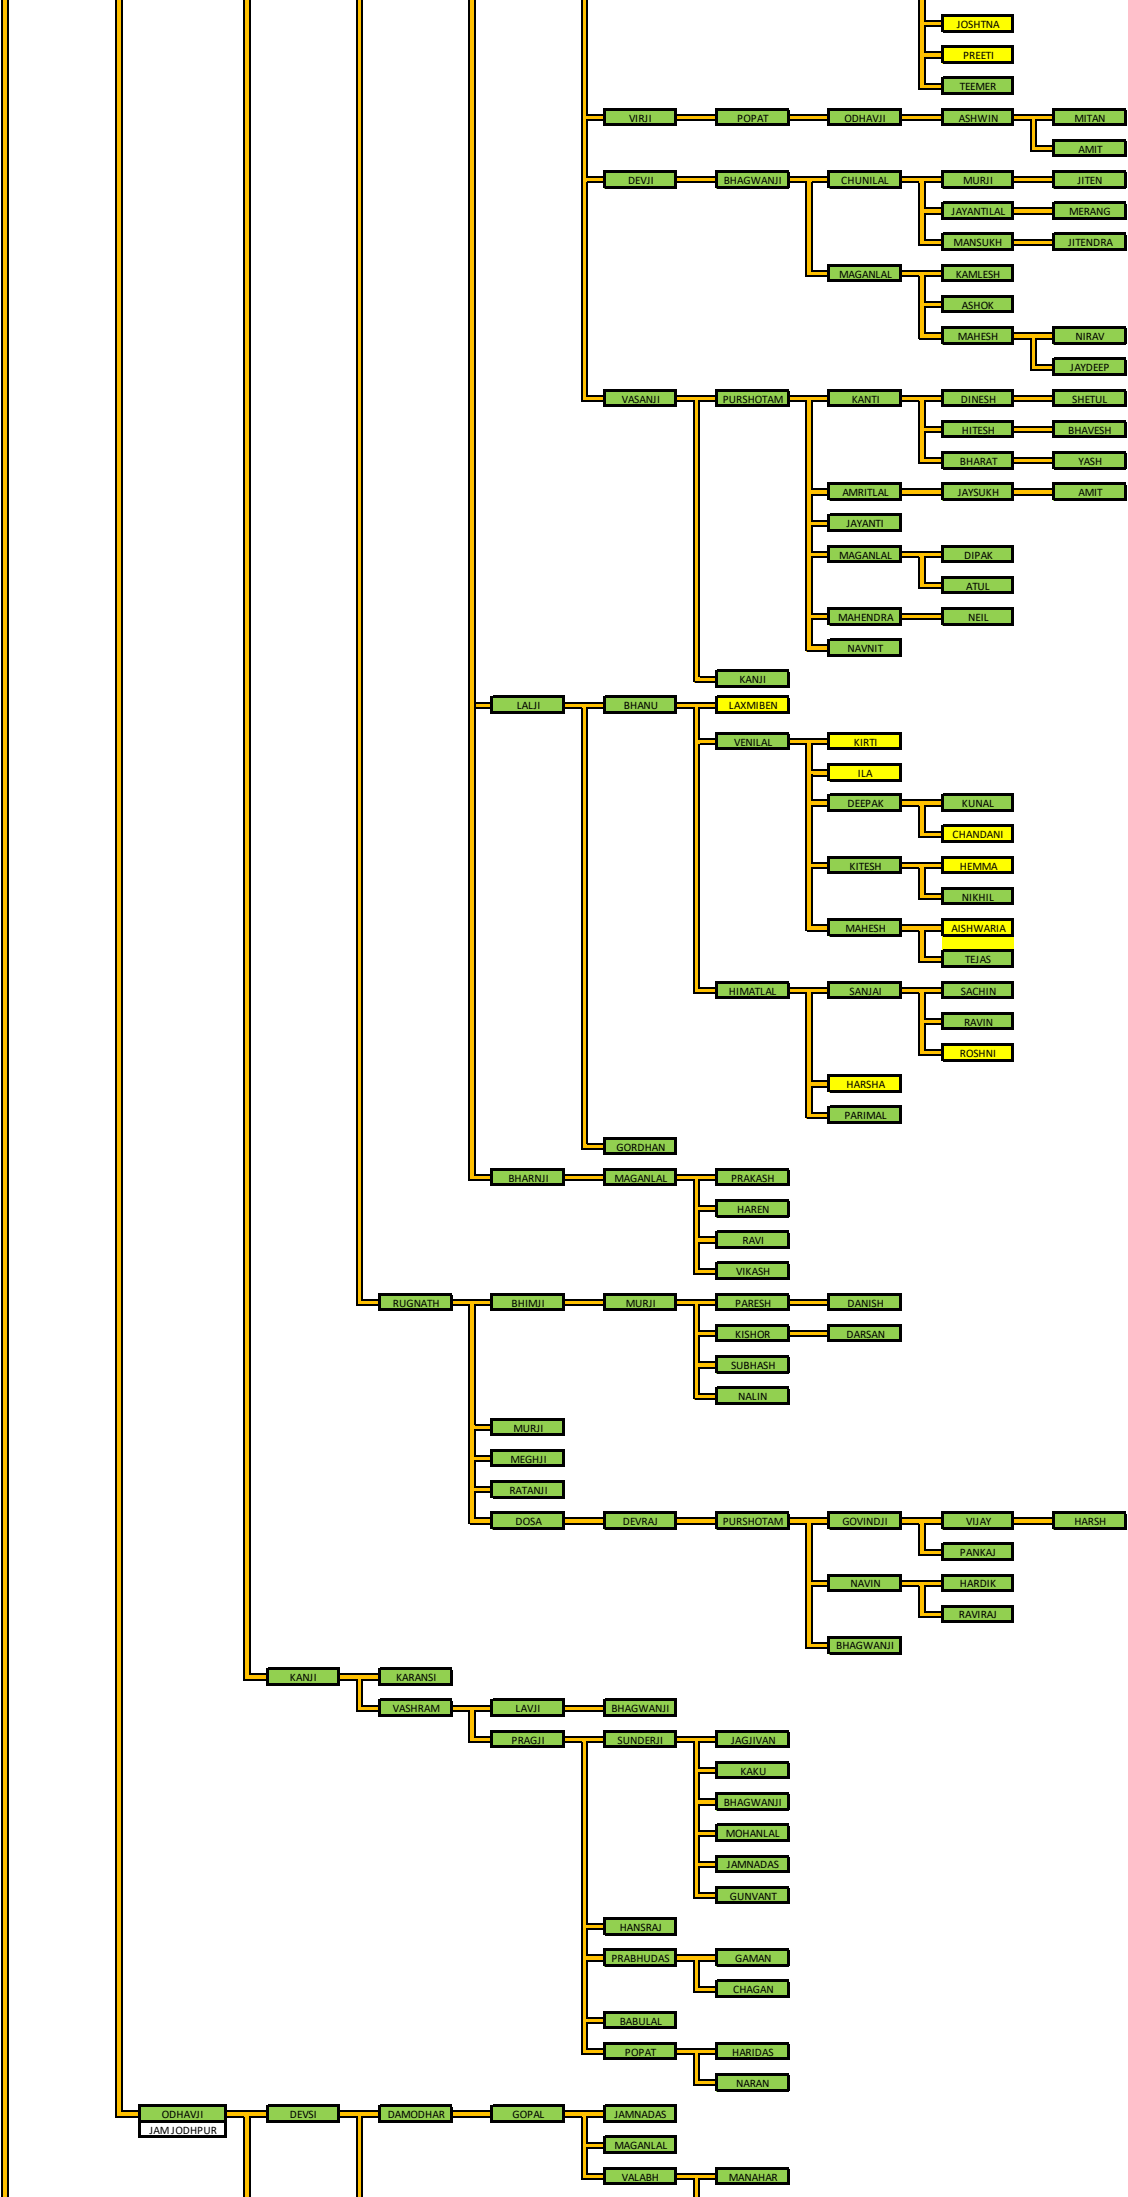

THAKRAR FAMILY CREST

**KULDEVI = BHAWANI-MATA (Khambhodar)**

KEY:  = THAKRAR SONS  
 = THAKRAR DAUGHTERS (INCLUDED ONLY UPON REQUEST)

NOTE: The dates are approximate and assume a Generation Span of 60 years and a 20 years Gap between each Generation.

3 7 9 29 71 127 256 284 182 34 1 0

**KULDEVI = BALVIMATA (Khambhodar)**